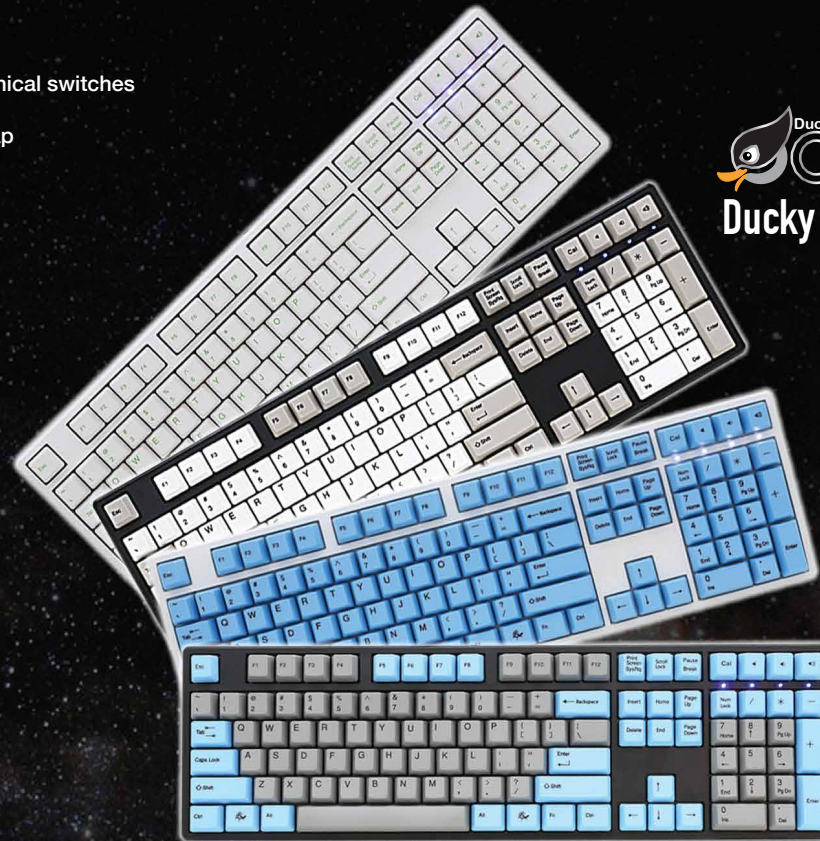

Ducky **ONE** Ducky One PBT series

- DKON1508F
- 108Key
- Cherry MX mechanical switches
- PBT Dye-Sub keycap
- USB N-Key Rollover
- Extra Indicator lights
- Interface USB 2.0 / 3.0

DM QR code

<http://goo.gl/OfxiQj>

www.duckychannel.com.tw